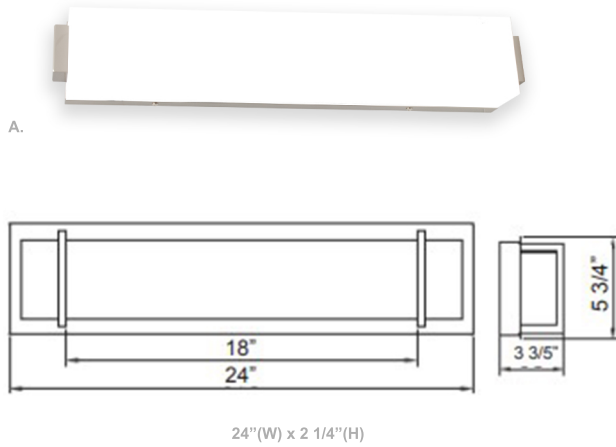

LVG Architectural LED Vanity Light

Wattage

18W / 30W

Voltage Input

120V AC
50/60Hz

Efficacy

66-72 LPW

Dimming

TRIAC Dimming
Dimmable Down to 5%
Compatible with TRIAC and ELV Dimmers

Finish

Corrosion and Heat Resistance Powder Coated
Brushed-Nickel

Beam Angles

104.8°(H) x 100.5°(V)

Color Temperatures

Features

Catalog No.	Fig.
LVG-24-MCT5-BN	A.
LVG-36-MCT5-BN	B.