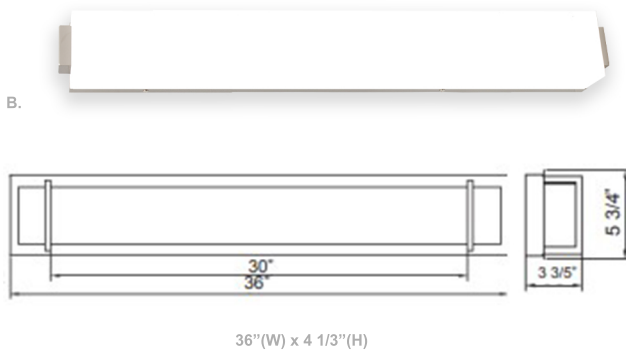

LVG Architectural LED Vanity Light

Wattage

18W / 30W

Voltage Input

120V AC
50/60Hz

Efficacy

66-72 LPW

Dimming

TRIAC Dimming
Dimmable Down to 5%
Compatible with TRIAC and ELV Dimmers

Finish

Corrosion and Heat Resistance Powder Coated
Brushed-Nickel

Beam Angles

104.8°(H) x 100.5°(V)

Color Temperatures

Features

Catalog No.	Fig.
LVG-24-MCT5-BN	A.
LVG-36-MCT5-BN	B.